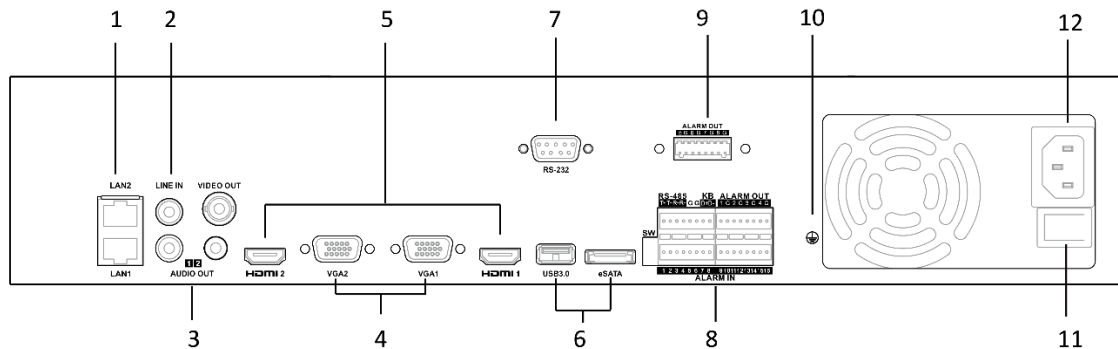

Dual stream recording	Support
Stream type	Video, Video & Audio
Audio compression	G.711ulaw/G.711alaw/G.722/G.726/MP2L2
Network	
Remote connections	128
Network protocol	TCP/IP, DHCP, IPv4, IPv6, DNS, DDNS, NTP, RTSP, SADP, SMTP, SNMP, NFS, iSCSI, ISUP, UPnP™, HTTP, HTTPS
Network interface	2, RJ-45 10/100/1000 Mbps self-adaptive Ethernet interface
RAID	
RAID Type	RAID0, RAID1, RAID5, RAID6, RAID10
Auxiliary interface	
Serial port	RS-232; RS-485; Keyboard
SATA	8 SATA interfaces
Capacity	Up to 10 TB capacity for each disk
eSATA	1 eSATA interface
Alarm in/out	16/8
USB interface	Front panel: 2 × USB 2.0; Rear panel: 1 × USB 3.0
General	
Power supply	100 to 240 VAC, 50 to 60 Hz
Consumption (without HDD)	≤ 70 W
Working temperature	-10 to +55° C (+14 to +131° F)
Working humidity	10% to 90%
Dimension (W × D × H)	445 × 465 × 92 mm (17.5"× 18.3" × 3.6")
Weight (without HDD)	≤ 10 kg (22 lb)
Certification	
Obtained Certification	CE, FCC, CB, WEEE, BIS
CE	EN 55032:2015, EN 61000-3-2, EN 61000-3-3, EN 50130-4
FCC	Part 15 Subpart B, ANSI C63.4-2014

scale/1:1;Unit/mm

Physical Interface

No.	Description	No.	Description
1	LAN1/LAN2 Interface	7	RS-232 Interface
2	LINE IN	8	ALARM IN/OUT, RS-485, Keyboard
3	AUDIO OUT	9	ALARM OUT
4	VGA1/VGA2 Interface	10	GND
5	HDMI1/HDMI2 Interface	11	Power Switch
6	USB 3.0 and eSATA Interface	12	100 to 240 VAC Power Supply