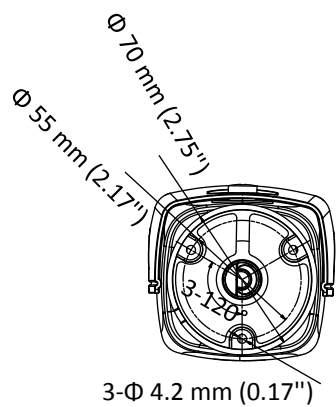

DS-2CE16H0T-IT1F 5 MP Wide-Angle Camera

Key Feature

- 5 MP, 2560 × 1944 resolution
- 2.4 mm fixed focal lens
- Smart IR, up to 20 m IR distance
- 4 in 1 video output (switchable TVI/AHD/CVI/CVBS)
- IP67

Specification

Camera	
Image Sensor	5 MP CMOS
Signal System	PAL/NTSC
Resolution	2560 (H) × 1944 (V)
Frame Rate	TVI: 5M@20fps, 4M@25fps, 4M@30fps, 1080p@25fps, 1080p@30fps AHD: 5M@20fps, 4M@25fps, 4M@30fps CVI: 4M@25fps, 4M@30fps CVBS: PAL/NTSC
Min. Illumination	0.01 Lux@(F1.2, AGC ON), 0 Lux with IR
Shutter Time	PAL: 1/25 s to 1/50, 000 s NTSC: 1/30 s to 1/50, 000 s
Lens	2.4 mm fixed lens
Horizontal Field of View	110° (2.4 mm)
Lens Mount	M12
Day & Night	ICR
Angle Adjustment	Pan: 0° to 360°; Tilt: 0° to 180°; Rotate: 0° to 360°
Menu	
AGC	Yes
Day/Night Mode	Auto/Color/BW (Black and White)
White Balance	Auto/Manual
AE (Auto Exposure) Mode	DWDR/BLC/Global
Noise Reduction	2D DNR
Language	English
Function	Brightness, Sharpness, Mirror, Smart IR
Interface	
Video Output	Switchable TVI/AHD/CVI/CVBS
General	
Operating Conditions	-40 °C to 60 °C (-40 °F to 140 °F), humidity: 90% or less (non-condensing)
Power Supply	12 VDC ± 25%
Power Consumption	Max. 4.3 W
Protection Level	IP67
Material	Front Cover: Metal Main Body: Plastic
IR Range	Up to 20 m
Communication	HIKVISION-C
Dimensions	217.9 mm × 86.7 mm × 81.9 mm (8.58" × 3.41" × 3.22")
Weight	Approx. 408 g (0.90 lb.)

Order Model

DS-2CE16H0T-IT1F(2.4 mm)

Dimension

Accessory

**DS-1280ZJ-XS
Junction Box**

Distributed by

HIKVISION®

Headquarters