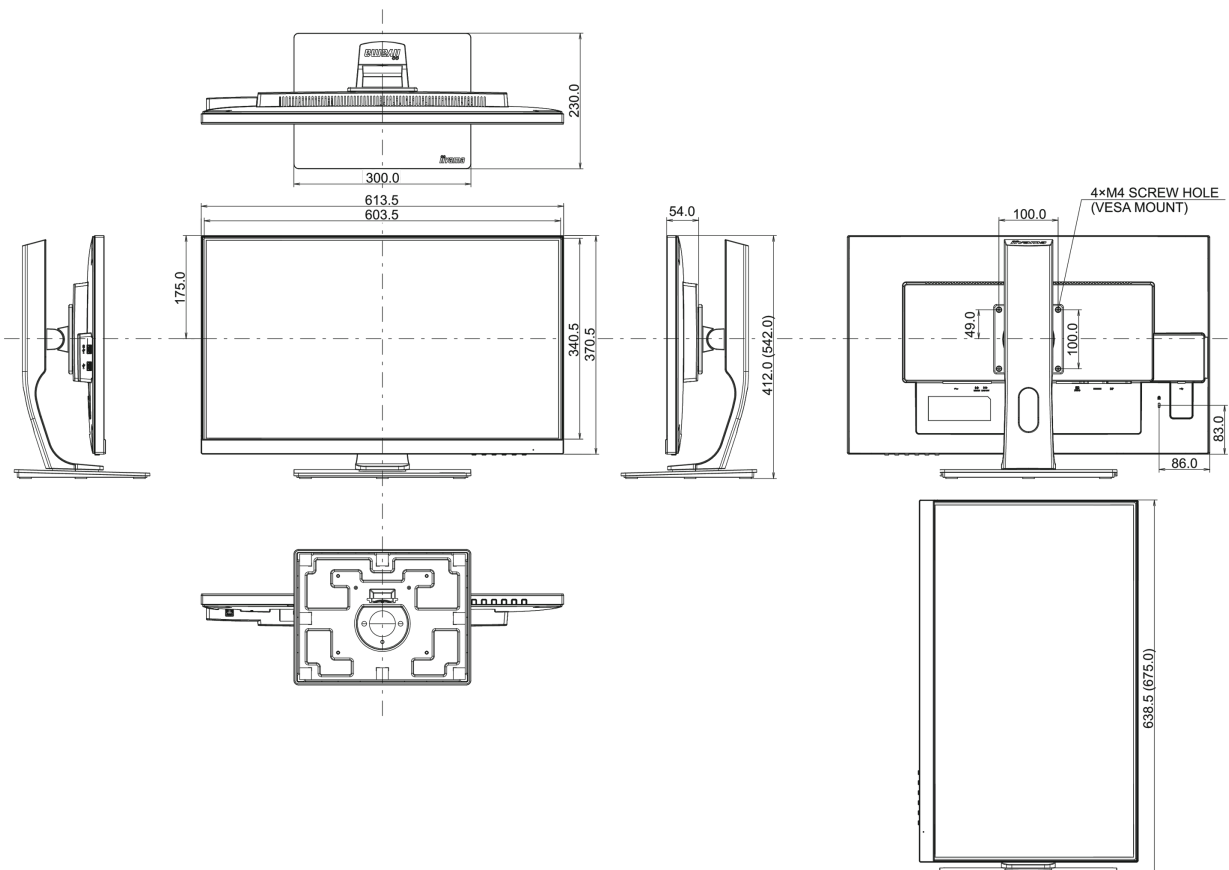

04 MECHANICAL

Display position adjustments	height, pivot (rotation), swivel, tilt
Height adjustment	130mm
Rotation (PIVOT function)	90°
Swivel stand	90°; 45° left; 45° right
Tilt angle	22° up; 5° down
VESA mounting	100 x 100mm

TCO, CE, TÜV-GS, EAC, PSE, RoHS support, ErP, WEEE, VCCI, REACH

Energy efficiency class (Regulation (EU) 2017/1369)

G

REACH SVHC

above 0.1%: Lead

08 DIMENSIONS / WEIGHT

Product dimensions W x H x D

613.5 x 412 (542) x 230mm

Box dimensions W x H x D

745 x 455 x 207mm

Weight (without box)

7.2kg

Weight (with box)

8.6kg

EAN code

4948570116638