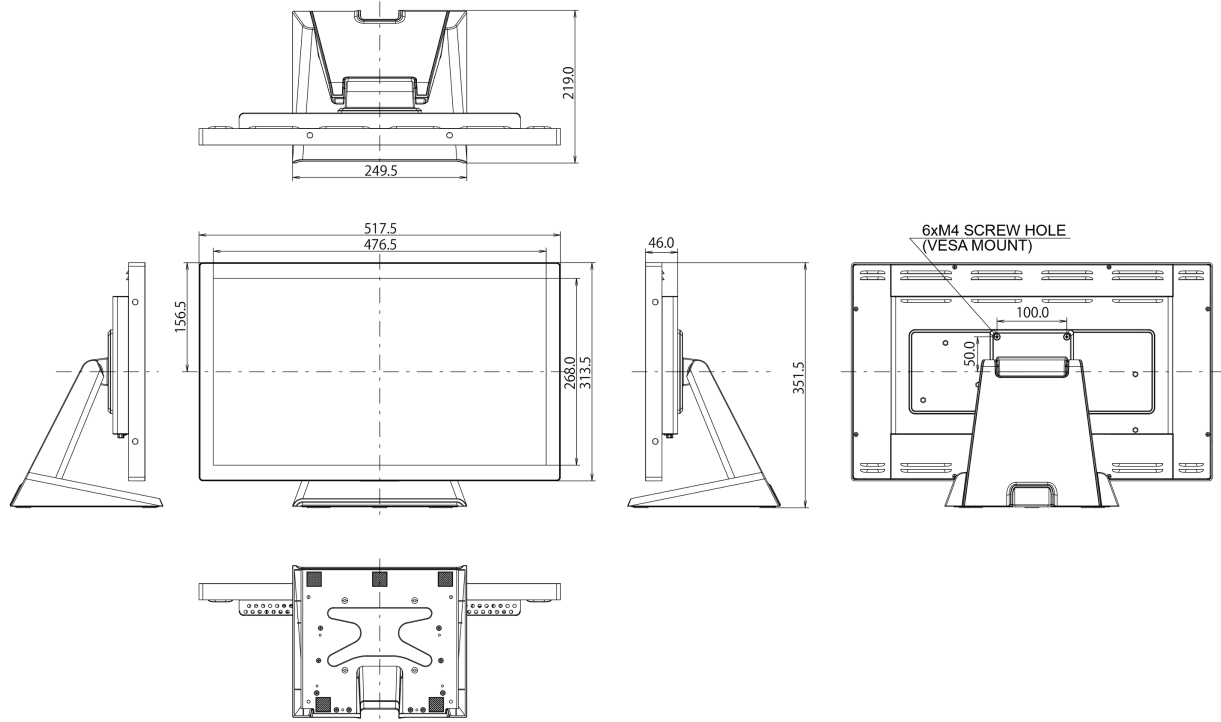

## 10 DIMENSIONS / WEIGHT

Product dimensions W x H x D	517.5 x 351.5 x 219mm
Box dimensions W x H x D	615 x 450 x 330mm
Weight (without box)	6.6kg
EAN code	4948570117178

All trademarks and registered trademarks acknowledged. E & O E. Specification subject to change without notice. All LCD's comply with ISO-9241-307:2008 in connection with pixel defects.