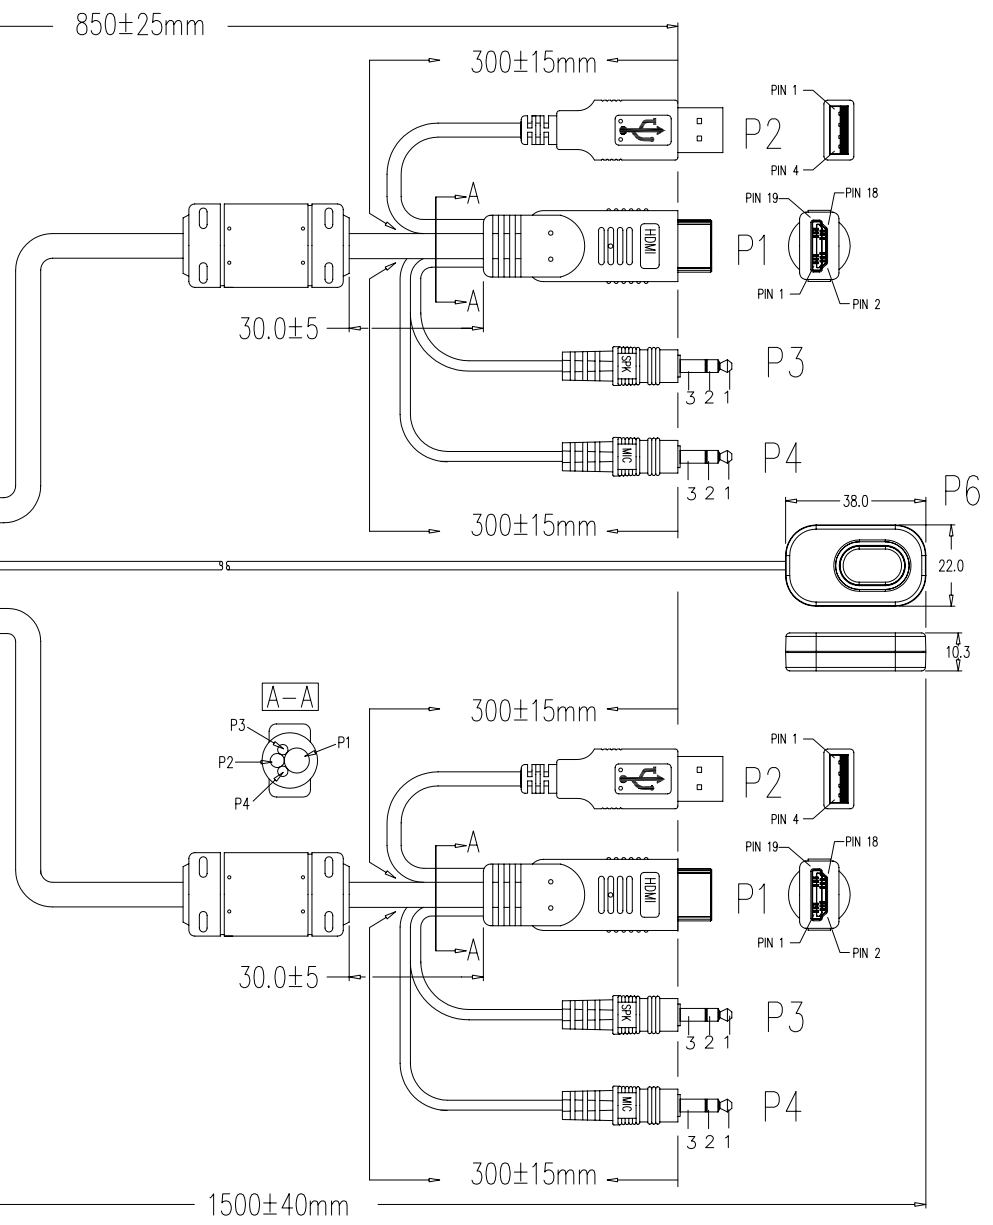

P5

TOLERANCE: ±0.5mm

ITEM.	DESCRIPTIONS	Q'TY
P6	PUSH BUTTON	1PCS
P5	2-PORT HDMI KVM SWITCH	1PCS
P4	3.5mm STEREO PLUG MD TYPE/C:PANTONE 1775C	2PCS
P3	3.5mm STEREO PLUG MD TYPE/C:PANTONE 358C	2PCS
P2	USB AM MD TYPE/C:BLACK	2PCS
P1	HDMI PLUG MD TYPE/C:BLACK	2PCS

THIRD ANGLE PROJECTION

**GENERAL NOTES**  
 DIMENSIONS ARE IN MM - DO NOT SCALE  
 THIS DOCUMENT CONTAINS CONFIDENTIAL, PROPRIETARY INFORMATION THAT IS PROPERTY OF STARTECH.COM

**StarTech.com**

PRODUCT ID	SV211HDUA
DESCRIPTION	2 Port USB HDMI Cable KVM Switch with Audio and Remote Switch – USB Powered
REV: A	DO NOT SCALE
SHEET : 1	OF: 1
DATE: 04/27/2020	