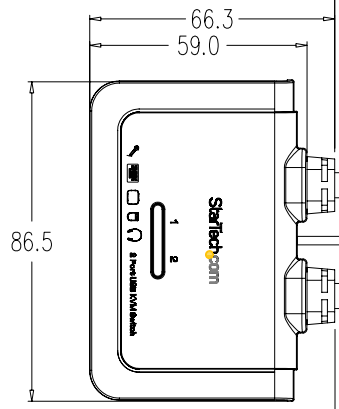

P5

TOLERANCE: ±0.5mm

ITEM.	DESCRIPTIONS	Q'TY
P6	PUSH BUTTON	1PCS
P5	2-PORT HDMI KVM SWITCH	1PCS
P4	3.5mm STEREO PLUG MD TYPE/C:PANTONE 1775C	2PCS
P3	3.5mm STEREO PLUG MD TYPE/C:PANTONE 358C	2PCS
P2	USB AM MD TYPE/C:BLACK	2PCS
P1	HDMI PLUG MD TYPE/C:BLACK	2PCS

THIRD ANGLE PROJECTION

**GENERAL NOTES**  
 DIMENSIONS ARE IN MM - DO NOT SCALE  
 THIS DOCUMENT CONTAINS CONFIDENTIAL, PROPRIETARY INFORMATION THAT IS PROPERTY OF STARTECH.COM

**StarTech.com**

PRODUCT ID	SV211HDUA
DESCRIPTION	2 Port USB HDMI Cable KVM Switch with Audio and Remote Switch – USB Powered
REV: A	DO NOT SCALE
SHEET : 1	OF: 1
DATE: 04/27/2020	