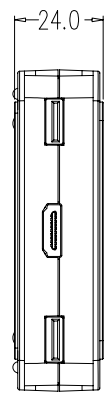

P5

TOLERANCE: ±0.5mm

ITEM.	DESCRIPTIONS	Q'TY
P6	PUSH BUTTON	1PCS
P5	2-PORT HDMI KVM SWITCH	1PCS
P4	3.5mm STEREO PLUG MD TYPE/C:PANTONE 1775C	2PCS
P3	3.5mm STEREO PLUG MD TYPE/C:PANTONE 358C	2PCS
P2	USB AM MD TYPE/C:BLACK	2PCS
P1	HDMI PLUG MD TYPE/C:BLACK	2PCS

THIRD ANGLE PROJECTION

**GENERAL NOTES**  
 DIMENSIONS ARE IN MM - DO NOT SCALE  
 THIS DOCUMENT CONTAINS CONFIDENTIAL, PROPRIETARY INFORMATION THAT IS PROPERTY OF STARTECH.COM

**StarTech.com**

PRODUCT ID	SV211HDUA
DESCRIPTION	2 Port USB HDMI Cable KVM Switch with Audio and Remote Switch – USB Powered
REV: A	DO NOT SCALE
SHEET : 1	OF: 1
DATE: 04/27/2020	