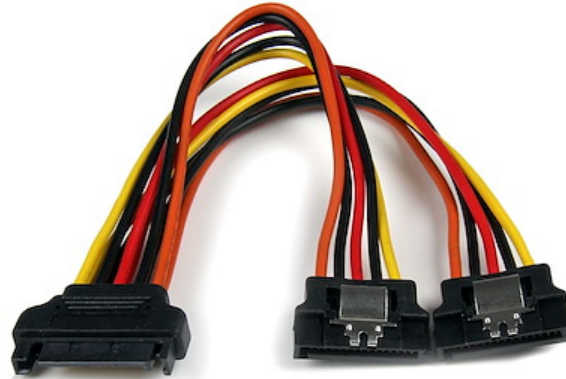

## 6in Latching SATA Power Y Splitter Cable Adapter - M/F

**Product ID:** PYO2LSATA

The PYO2LSATA 6" SATA Power Splitter Cable features a SATA 15-pin plug that connects to a single computer power supply SATA connector and breaks out into two latching SATA 15-pin receptacles, which enables you to connect two Serial ATA drives to a single SATA power connection on the computer power supply.

The latching SATA power connectors ensure a secured connection to the drives, preventing accidental disconnects, while the Y-adapter power split eliminates the cost of having to upgrade the power supply to accommodate an additional SATA drive.

### Features

- 1x SATA Power Plug
  - 2x SATA Power Receptacles
  - Compatible with both 3.5" and 2.5" SATA hard drives
-

## Physical Characteristics

Color	Black
Cable Length	6.0 in [15.2 cm]
Product Length	6.0 in [15.2 cm]
Product Width	1.0 in [25.0 mm]
Product Height	0.6 in [14.0 mm]
Weight of Product	0.9 oz [25.0 g]