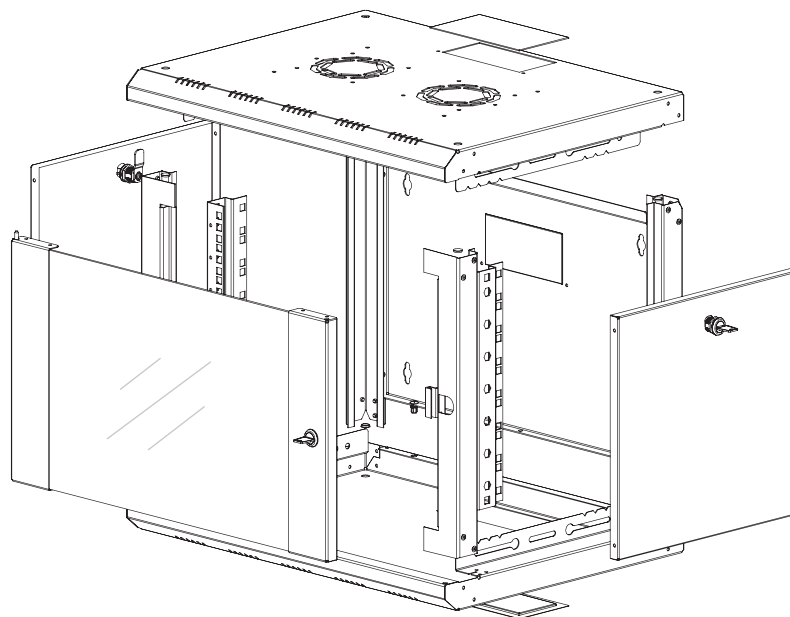

19" PROline Wall Mounting Cabinets

Width: 600 mm
Depth: 450 mm

Construction Drawings

Front view

Side view

Rear view

Top view

Bottom view

Exploded view

19" PROline Wall Mounting Cabinets

Width: 600 mm
Depth: 450 mm

Construction Drawings

Dimensions in width and height

Max / Min equipment mounting distance

Front door opening angle

19" PROline Series Wall Mounting Cabinets W=600 mm D=450 mm

*Product Number	Product Description	Size WxDxH mm	h Size in U	h in mm	**H mm, overall without feet and/or castor	*** Ah Wall Mounting h mm	Width Overall mm	Width Rail to Rear Door	Depth Overall mm	****Depth Shipping Cont. Rail to Rail mm	QTY IN PACKAGE	PACKING DIMENSIONS WxDxH mm	Standard NET Weight of Product kgs	Gross Weight of Product kgs
LN-PR07U6045-CC	7U 19" Wall Mounting Cabinet W=600 mm D=450 mm	600x450x418	7U	311	418	260	600	19"	450	340	1	660x520x480	14,5	17
LN-PR09U6045-CC	9U 19" Wall Mounting Cabinet W=600 mm D=450 mm	600x450x505	9U	400	505	349	600	19"	450	340	1	660x520x550	17,6	20
LN-PR12U6045-CC	12U 19" Wall Mounting Cabinet W=600 mm D=450 mm	600x450x640	12U	533	640	482	600	19"	450	340	1	660x520x690	22,5	25
LN-PR16U6045-CC	16U 19" Wall Mounting Cabinet W=600 mm D=450 mm	600x450x818	16U	711	818	660	600	19"	450	340	1	660x520x870	29	32
LN-PR20U6045-CC	20U 19" Wall Mounting Cabinet W=600 mm D=450 mm	600x450x996	20U	889	996	838	600	19"	450	340	1	660x520x1050	35	38

* CC= LG for Light Grey RAL 7035 & BL for Black RAL 9005 for customers to define while ordering.

** See overall height information without feet and or castor from drawings.

*** See Ah rear panel wall fixing height between holes for 7U, 9U, 12U, 16U, 20U on drawings and above chart, width is fixed 440 mm.