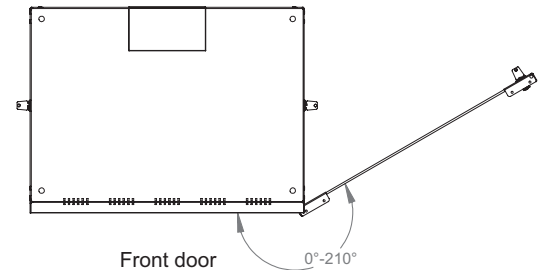

19" PROline Wall Mounting Cabinets

Width: 600 mm
Depth: 450 mm

Construction Drawings

Front view

Side view

Rear view

Top view

Bottom view

Exploded view

19" PROline Wall Mounting Cabinets

Width: 600 mm
Depth: 450 mm

Construction Drawings

Dimensions in width and height

Max / Min equipment mounting distance

Front door opening angle

19" PROline Series Wall Mounting Cabinets W=600 mm D=450 mm

*Product Number	Product Description	Size WxDxH mm	h Size in U	h in mm	**H mm, overall without feet and/or castor	*** Ah Wall Mounting h mm	Width Overall mm	Width Rail to Rear Door	Depth Overall mm	****Depth Shipping Cont. Rail to Rail mm	QTY IN PACKAGE	PACKING DIMENSIONS WxDxH mm	Standard NET Weight of Product kgs	Gross Weight of Product kgs
LN-PR07U6045-CC	7U 19" Wall Mounting Cabinet W=600 mm D=450 mm	600x450x418	7U	311	418	260	600	19"	450	340	1	660x520x480	14,5	17
LN-PR09U6045-CC	9U 19" Wall Mounting Cabinet W=600 mm D=450 mm	600x450x505	9U	400	505	349	600	19"	450	340	1	660x520x550	17,6	20
LN-PR12U6045-CC	12U 19" Wall Mounting Cabinet W=600 mm D=450 mm	600x450x640	12U	533	640	482	600	19"	450	340	1	660x520x690	22,5	25
LN-PR16U6045-CC	16U 19" Wall Mounting Cabinet W=600 mm D=450 mm	600x450x818	16U	711	818	660	600	19"	450	340	1	660x520x870	29	32
LN-PR20U6045-CC	20U 19" Wall Mounting Cabinet W=600 mm D=450 mm	600x450x996	20U	889	996	838	600	19"	450	340	1	660x520x1050	35	38

* CC= LG for Light Grey RAL 7035 & BL for Black RAL 9005 for customers to define while ordering.

** See overall height information without feet and or castor from drawings.

*** See Ah rear panel wall fixing height between holes for 7U, 9U, 12U, 16U, 20U on drawings and above chart, width is fixed 440 mm.