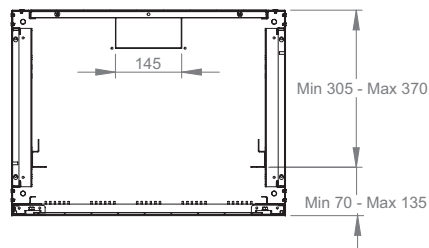

19" PROline Wall Mounting Cabinets

Width: 600 mm
Depth: 450 mm

Construction Drawings

Front view

Side view

Rear view

Top view

Bottom view

Exploded view

19" PROline Wall Mounting Cabinets

Width: 600 mm
Depth: 450 mm

Construction Drawings

Dimensions in width and height

Max / Min equipment mounting distance

Front door opening angle

19" PROline Series Wall Mounting Cabinets W=600 mm D=450 mm

*Product Number	Product Description	Size WxDxH mm	h Size in U	h in mm	**H mm, overall without feet and/or castor	*** Ah Wall Mounting h mm	Width Overall mm	Width Rail to Rear Door	Depth Overall mm	****Depth Shipping Cont. Rail to Rail mm	QTY IN PACKAGE	PACKING DIMENSIONS WxDxH mm	Standard NET Weight of Product kgs	Gross Weight of Product kgs
LN-PR07U6045-CC	7U 19" Wall Mounting Cabinet W=600 mm D=450 mm	600x450x418	7U	311	418	260	600	19"	450	340	1	660x520x480	14,5	17
LN-PR09U6045-CC	9U 19" Wall Mounting Cabinet W=600 mm D=450 mm	600x450x505	9U	400	505	349	600	19"	450	340	1	660x520x550	17,6	20
LN-PR12U6045-CC	12U 19" Wall Mounting Cabinet W=600 mm D=450 mm	600x450x640	12U	533	640	482	600	19"	450	340	1	660x520x690	22,5	25
LN-PR16U6045-CC	16U 19" Wall Mounting Cabinet W=600 mm D=450 mm	600x450x818	16U	711	818	660	600	19"	450	340	1	660x520x870	29	32
LN-PR20U6045-CC	20U 19" Wall Mounting Cabinet W=600 mm D=450 mm	600x450x996	20U	889	996	838	600	19"	450	340	1	660x520x1050	35	38

* CC= LG for Light Grey RAL 7035 & BL for Black RAL 9005 for customers to define while ordering.

** See overall height information without feet and or castor from drawings.

*** See Ah rear panel wall fixing height between holes for 7U, 9U, 12U, 16U, 20U on drawings and above chart, width is fixed 440 mm.