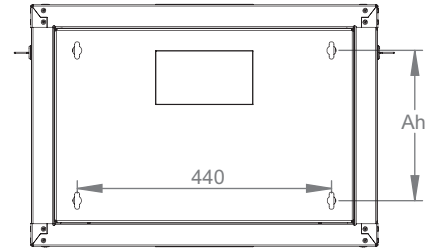

19" PROline Wall Mounting Cabinets

Width: 600 mm
Depth: 450 mm

Construction Drawings

Front view

Side view

Rear view

Top view

Bottom view

Exploded view

19" PROline Wall Mounting Cabinets

Width: 600 mm
Depth: 450 mm

Construction Drawings

Dimensions in width and height

Max / Min equipment mounting distance

Front door opening angle

19" PROline Series Wall Mounting Cabinets W=600 mm D=450 mm

*Product Number	Product Description	Size WxDxH mm	h Size in U	h in mm	**H mm, overall without feet and/or castor	*** Ah Wall Mounting h mm	Width Overall mm	Width Rail to Rear Door	Depth Overall mm	****Depth Shipping Cont. Rail to Rail mm	QTY IN PACKAGE	PACKING DIMENSIONS WxDxH mm	Standard NET Weight of Product kgs	Gross Weight of Product kgs
LN-PR07U6045-CC	7U 19" Wall Mounting Cabinet W=600 mm D=450 mm	600x450x418	7U	311	418	260	600	19"	450	340	1	660x520x480	14,5	17
LN-PR09U6045-CC	9U 19" Wall Mounting Cabinet W=600 mm D=450 mm	600x450x505	9U	400	505	349	600	19"	450	340	1	660x520x550	17,6	20
LN-PR12U6045-CC	12U 19" Wall Mounting Cabinet W=600 mm D=450 mm	600x450x640	12U	533	640	482	600	19"	450	340	1	660x520x690	22,5	25
LN-PR16U6045-CC	16U 19" Wall Mounting Cabinet W=600 mm D=450 mm	600x450x818	16U	711	818	660	600	19"	450	340	1	660x520x870	29	32
LN-PR20U6045-CC	20U 19" Wall Mounting Cabinet W=600 mm D=450 mm	600x450x996	20U	889	996	838	600	19"	450	340	1	660x520x1050	35	38

* CC= LG for Light Grey RAL 7035 & BL for Black RAL 9005 for customers to define while ordering.

** See overall height information without feet and or castor from drawings.

*** See Ah rear panel wall fixing height between holes for 7U, 9U, 12U, 16U, 20U on drawings and above chart, width is fixed 440 mm.