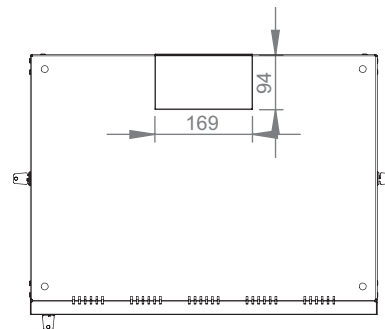

19" PROline Wall Mounting Cabinets

Width: 600 mm
Depth: 450 mm

Construction Drawings

Front view

Side view

Rear view

Top view

Bottom view

Exploded view

19" PROline Wall Mounting Cabinets

Width: 600 mm
Depth: 450 mm

Construction Drawings

Dimensions in width and height

Max / Min equipment mounting distance

Front door opening angle

19" PROline Series Wall Mounting Cabinets W=600 mm D=450 mm

*Product Number	Product Description	Size WxDxH mm	h Size in U	h in mm	**H mm, overall without feet and/or castor	*** Ah Wall Mounting h mm	Width Overall mm	Width Rail to Rear Door	Depth Overall mm	****Depth Shipping Cont. Rail to Rail mm	QTY IN PACKAGE	PACKING DIMENSIONS WxDxH mm	Standard NET Weight of Product kgs	Gross Weight of Product kgs
LN-PR07U6045-CC	7U 19" Wall Mounting Cabinet W=600 mm D=450 mm	600x450x418	7U	311	418	260	600	19"	450	340	1	660x520x480	14,5	17
LN-PR09U6045-CC	9U 19" Wall Mounting Cabinet W=600 mm D=450 mm	600x450x505	9U	400	505	349	600	19"	450	340	1	660x520x550	17,6	20
LN-PR12U6045-CC	12U 19" Wall Mounting Cabinet W=600 mm D=450 mm	600x450x640	12U	533	640	482	600	19"	450	340	1	660x520x690	22,5	25
LN-PR16U6045-CC	16U 19" Wall Mounting Cabinet W=600 mm D=450 mm	600x450x818	16U	711	818	660	600	19"	450	340	1	660x520x870	29	32
LN-PR20U6045-CC	20U 19" Wall Mounting Cabinet W=600 mm D=450 mm	600x450x996	20U	889	996	838	600	19"	450	340	1	660x520x1050	35	38

* CC= LG for Light Grey RAL 7035 & BL for Black RAL 9005 for customers to define while ordering.

** See overall height information without feet and or castor from drawings.

*** See Ah rear panel wall fixing height between holes for 7U, 9U, 12U, 16U, 20U on drawings and above chart, width is fixed 440 mm.