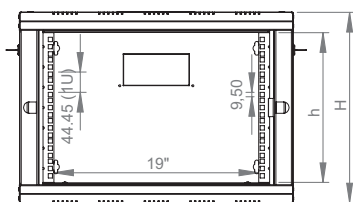

19" PROline Wall Mounting Cabinets

Width: 600 mm
Depth: 450 mm

Construction Drawings

Front view

Side view

Rear view

Top view

Bottom view

Exploded view

19" PROline Wall Mounting Cabinets

Width: 600 mm
Depth: 450 mm

Construction Drawings

Dimensions in width and height

Max / Min equipment mounting distance

Front door opening angle

19" PROline Series Wall Mounting Cabinets W=600 mm D=450 mm

*Product Number	Product Description	Size WxDxH mm	h Size in U	h in mm	**H mm, overall without feet and/or castor	*** Ah Wall Mounting h mm	Width Overall mm	Width Rail to Rear Door	Depth Overall mm	****Depth Shipping Cont. Rail to Rail mm	QTY IN PACKAGE	PACKING DIMENSIONS WxDxH mm	Standard NET Weight of Product kgs	Gross Weight of Product kgs
LN-PR07U6045-CC	7U 19" Wall Mounting Cabinet W=600 mm D=450 mm	600x450x418	7U	311	418	260	600	19"	450	340	1	660x520x480	14,5	17
LN-PR09U6045-CC	9U 19" Wall Mounting Cabinet W=600 mm D=450 mm	600x450x505	9U	400	505	349	600	19"	450	340	1	660x520x550	17,6	20
LN-PR12U6045-CC	12U 19" Wall Mounting Cabinet W=600 mm D=450 mm	600x450x640	12U	533	640	482	600	19"	450	340	1	660x520x690	22,5	25
LN-PR16U6045-CC	16U 19" Wall Mounting Cabinet W=600 mm D=450 mm	600x450x818	16U	711	818	660	600	19"	450	340	1	660x520x870	29	32
LN-PR20U6045-CC	20U 19" Wall Mounting Cabinet W=600 mm D=450 mm	600x450x996	20U	889	996	838	600	19"	450	340	1	660x520x1050	35	38

* CC= LG for Light Grey RAL 7035 & BL for Black RAL 9005 for customers to define while ordering.

** See overall height information without feet and or castor from drawings.

*** See Ah rear panel wall fixing height between holes for 7U, 9U, 12U, 16U, 20U on drawings and above chart, width is fixed 440 mm.