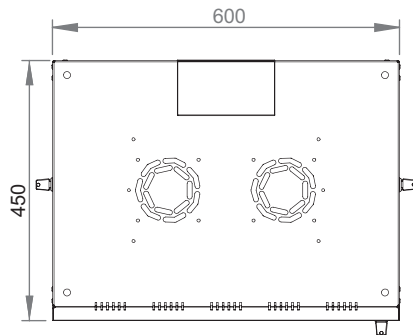

19" PROline Wall Mounting Cabinets

Width: 600 mm
Depth: 450 mm

Construction Drawings

Front view

Side view

Rear view

Top view

Bottom view

Exploded view

19" PROline Wall Mounting Cabinets

Width: 600 mm
Depth: 450 mm

Construction Drawings

Dimensions in width and height

Max / Min equipment mounting distance

Front door opening angle

19" PROline Series Wall Mounting Cabinets W=600 mm D=450 mm

*Product Number	Product Description	Size WxDxH mm	h Size in U	h in mm	**H mm, overall without feet and/or castor	*** Ah Wall Mounting h mm	Width Overall mm	Width Rail to Rear Door	Depth Overall mm	****Depth Shipping Cont. Rail to Rail mm	QTY IN PACKAGE	PACKING DIMENSIONS WxDxH mm	Standard NET Weight of Product kgs	Gross Weight of Product kgs
LN-PR07U6045-CC	7U 19" Wall Mounting Cabinet W=600 mm D=450 mm	600x450x418	7U	311	418	260	600	19"	450	340	1	660x520x480	14,5	17
LN-PR09U6045-CC	9U 19" Wall Mounting Cabinet W=600 mm D=450 mm	600x450x505	9U	400	505	349	600	19"	450	340	1	660x520x550	17,6	20
LN-PR12U6045-CC	12U 19" Wall Mounting Cabinet W=600 mm D=450 mm	600x450x640	12U	533	640	482	600	19"	450	340	1	660x520x690	22,5	25
LN-PR16U6045-CC	16U 19" Wall Mounting Cabinet W=600 mm D=450 mm	600x450x818	16U	711	818	660	600	19"	450	340	1	660x520x870	29	32
LN-PR20U6045-CC	20U 19" Wall Mounting Cabinet W=600 mm D=450 mm	600x450x996	20U	889	996	838	600	19"	450	340	1	660x520x1050	35	38

* CC= LG for Light Grey RAL 7035 & BL for Black RAL 9005 for customers to define while ordering.

** See overall height information without feet and or castor from drawings.

*** See Ah rear panel wall fixing height between holes for 7U, 9U, 12U, 16U, 20U on drawings and above chart, width is fixed 440 mm.