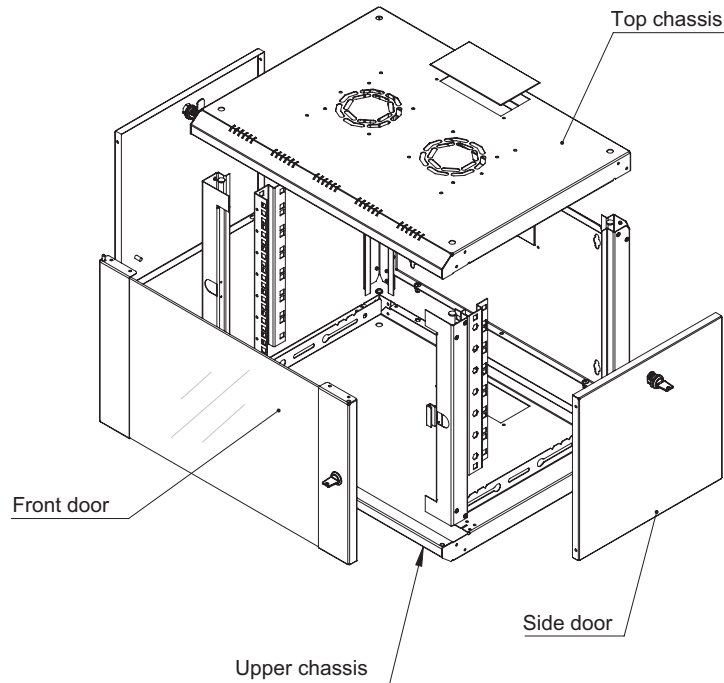

19" PROline Wall Mounting Cabinets

Width: 600 mm
Depth: 450 mm

Construction Drawings

Front view

Side view

Rear view

Top view

Bottom view

Exploded view

19" PROline Wall Mounting Cabinets

Width: 600 mm
Depth: 450 mm

Construction Drawings

Dimensions in width and height

Max / Min equipment mounting distance

Front door opening angle

19" PROline Series Wall Mounting Cabinets W=600 mm D=450 mm

*Product Number	Product Description	Size WxDxH mm	h Size in U	h in mm	**H mm, overall without feet and/or castor	*** Ah Wall Mounting h mm	Width Overall mm	Width Rail to Rear Door	Depth Overall mm	****Depth Shipping Cont. Rail to Rail mm	QTY IN PACKAGE	PACKING DIMENSIONS WxDxH mm	Standard NET Weight of Product kgs	Gross Weight of Product kgs
LN-PR07U6045-CC	7U 19" Wall Mounting Cabinet W=600 mm D=450 mm	600x450x418	7U	311	418	260	600	19"	450	340	1	660x520x480	14,5	17
LN-PR09U6045-CC	9U 19" Wall Mounting Cabinet W=600 mm D=450 mm	600x450x505	9U	400	505	349	600	19"	450	340	1	660x520x550	17,6	20
LN-PR12U6045-CC	12U 19" Wall Mounting Cabinet W=600 mm D=450 mm	600x450x640	12U	533	640	482	600	19"	450	340	1	660x520x690	22,5	25
LN-PR16U6045-CC	16U 19" Wall Mounting Cabinet W=600 mm D=450 mm	600x450x818	16U	711	818	660	600	19"	450	340	1	660x520x870	29	32
LN-PR20U6045-CC	20U 19" Wall Mounting Cabinet W=600 mm D=450 mm	600x450x996	20U	889	996	838	600	19"	450	340	1	660x520x1050	35	38

* CC= LG for Light Grey RAL 7035 & BL for Black RAL 9005 for customers to define while ordering.

** See overall height information without feet and or castor from drawings.

*** See Ah rear panel wall fixing height between holes for 7U, 9U, 12U, 16U, 20U on drawings and above chart, width is fixed 440 mm.