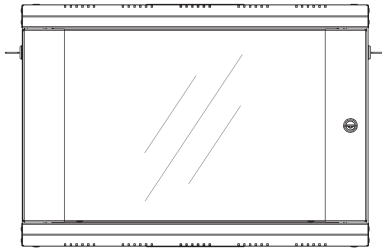

19" PROline Wall Mounting Cabinets

Width: 600 mm
Depth: 450 mm

Construction Drawings

Front view

Side view

Rear view

Top view

Bottom view

Exploded view

19" PROline Wall Mounting Cabinets

Width: 600 mm
Depth: 450 mm

Construction Drawings

Dimensions in width and height

Max / Min equipment mounting distance

Front door opening angle

19" PROline Series Wall Mounting Cabinets W=600 mm D=450 mm

*Product Number	Product Description	Size WxDxH mm	h Size in U	h in mm	**H mm, overall without feet and/or castor	*** Ah Wall Mounting h mm	Width Overall mm	Width Rail to Rear Door	Depth Overall mm	****Depth Shipping Cont. Rail to Rail mm	QTY IN PACKAGE	PACKING DIMENSIONS WxDxH mm	Standard NET Weight of Product kgs	Gross Weight of Product kgs
LN-PR07U6045-CC	7U 19" Wall Mounting Cabinet W=600 mm D=450 mm	600x450x418	7U	311	418	260	600	19"	450	340	1	660x520x480	14,5	17
LN-PR09U6045-CC	9U 19" Wall Mounting Cabinet W=600 mm D=450 mm	600x450x505	9U	400	505	349	600	19"	450	340	1	660x520x550	17,6	20
LN-PR12U6045-CC	12U 19" Wall Mounting Cabinet W=600 mm D=450 mm	600x450x640	12U	533	640	482	600	19"	450	340	1	660x520x690	22,5	25
LN-PR16U6045-CC	16U 19" Wall Mounting Cabinet W=600 mm D=450 mm	600x450x818	16U	711	818	660	600	19"	450	340	1	660x520x870	29	32
LN-PR20U6045-CC	20U 19" Wall Mounting Cabinet W=600 mm D=450 mm	600x450x996	20U	889	996	838	600	19"	450	340	1	660x520x1050	35	38

* CC= LG for Light Grey RAL 7035 & BL for Black RAL 9005 for customers to define while ordering.

** See overall height information without feet and or castor from drawings.

*** See Ah rear panel wall fixing height between holes for 7U, 9U, 12U, 16U, 20U on drawings and above chart, width is fixed 440 mm.