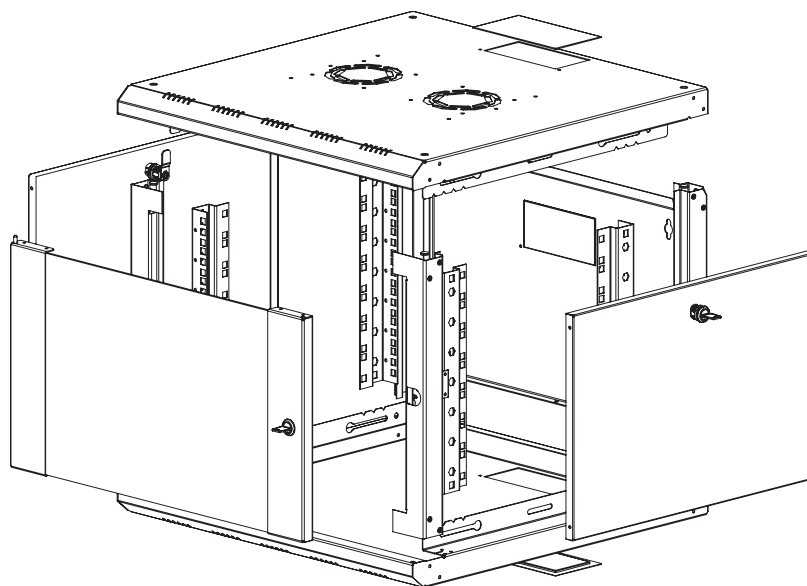

## Construction Drawings

Front view

Side view

Rear view

Top view

Bottom view

Exploded view

# 19" PROline Wall Mounting Cabinets

Width: 600 mm  
Depth: 600 mm