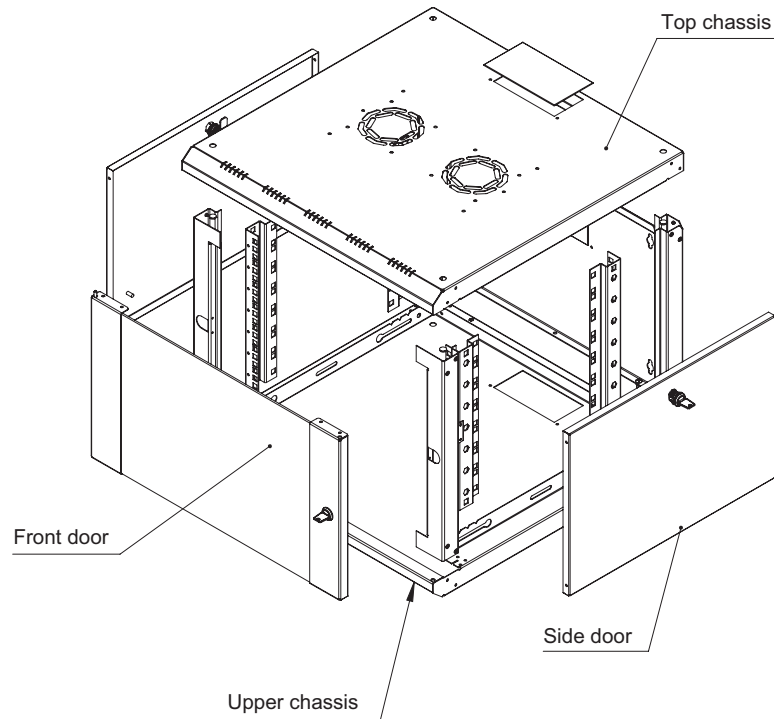

# 19" PROline Wall Mounting Cabinets

Width: 600 mm  
Depth: 600 mm

## Construction Drawings

Front view

Side view

Rear view

Top view

Bottom view

Exploded view

## Construction Drawings

Dimensions in width and height

Max / Min equipment mounting distance

Front door opening angle