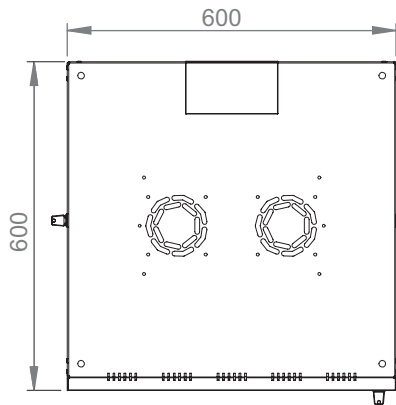

# 19" PROline Wall Mounting Cabinets

Width: 600 mm  
Depth: 600 mm

## Construction Drawings

Front view

Side view

Rear view

Top view

Bottom view

Exploded view

\* CC= LG for Light Grey RAL 7035 & BL for Black RAL 9005 for customers to define while ordering.

\*\* See overall height information without feet and or castor from drawings.

\*\*\* See Ah rear panel wall fixing height between holes for 7U, 9U, 12U, 16U, 20U on drawings and above chart, width is fixed 440 mm.