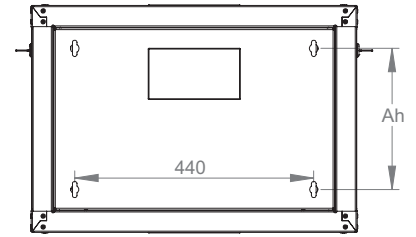

# 19" PROline Wall Mounting Cabinets

Width: 600 mm  
Depth: 600 mm

## Construction Drawings

Front view

Side view

Rear view

Top view

Bottom view

Exploded view