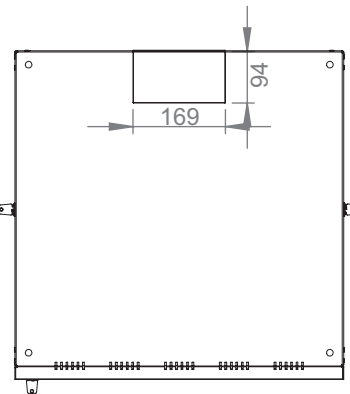

## Construction Drawings

Front view

Side view

Rear view

Top view

Bottom view

Exploded view

# 19" PROline Wall Mounting Cabinets

Width: 600 mm  
Depth: 600 mm

## Construction Drawings

Dimensions in width and height

Max / Min equipment mounting distance

Front door opening angle

\* CC= LG for Light Grey RAL 7035 & BL for Black RAL 9005 for customers to define while ordering.

\*\* See overall height information without feet and or castor from drawings.

\*\*\* See Ah rear panel wall fixing height between holes for 7U, 9U, 12U, 16U, 20U on drawings and above chart, width is fixed 440 mm.