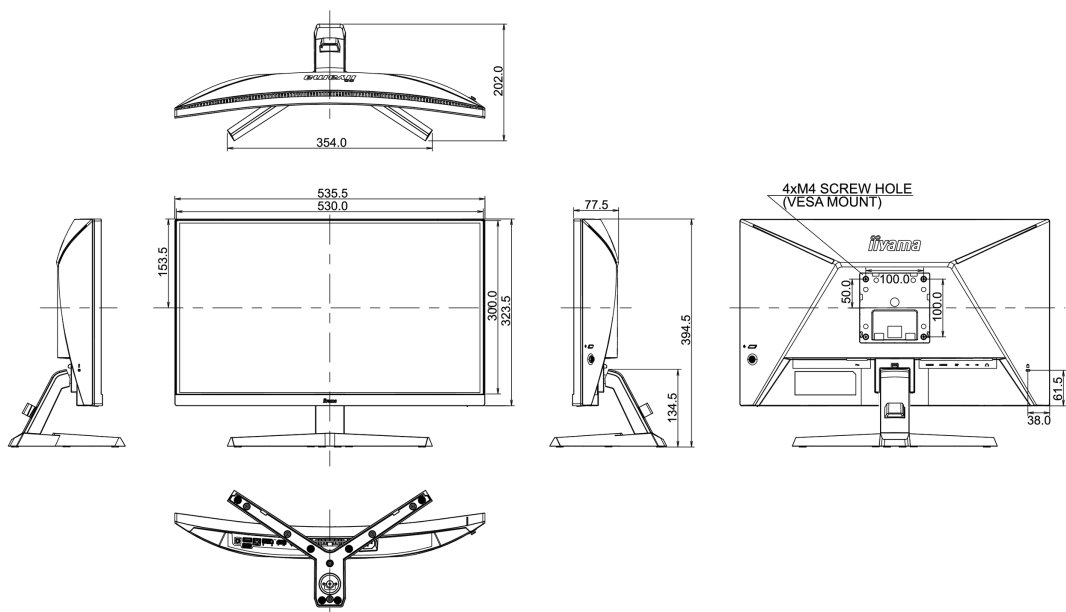

## 04 MECHANICAL

Display position adjustments	tilt
Tilt angle	22° up; 5° down
VESA mounting	100 x 100mm
Cable management system	yes

## 08 DIMENSIONS / WEIGHT

Product dimensions W x H x D	535.5 x 394.5 x 202mm
Box dimensions W x H x D	612 x 408 x 190mm
Weight (without box)	3.7kg
Weight (with box)	4.8kg
EAN code	4948570117703

*All trademarks and registered trademarks acknowledged. E & O E. Specification subject to change without notice. All LCD's comply with ISO-9241-307:2008 in connection with pixel defects.*