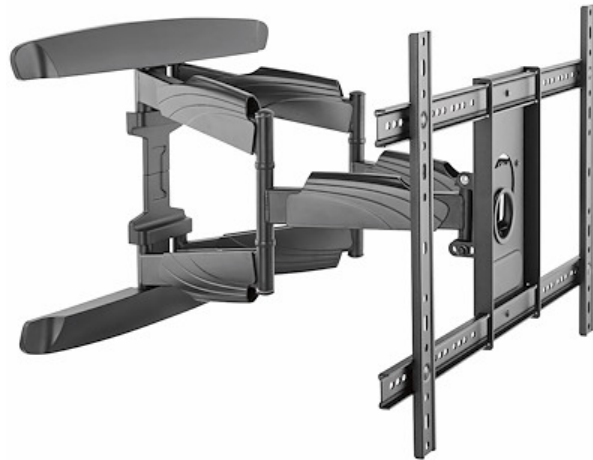

TV Wall Mount supports up to 70 inch VESA Displays - Low Profile Full Motion Universal TV Flat Screen Wall Mount - Heavy Duty Adjustable Tilt/Swivel Articulating Arm Bracket

Product ID: FPWARTB2

Maximize space while creating an impressive display. This full-motion TV wall mount supports flat-screen TVs from 32" to 70" in size, with a weight capacity of 99 lb. (45 kg).

Mount your flat-screen TV in a location that's convenient for visitors, clients and employees, and free up valuable space. The wall mount is ideal for a lobby, boardroom or other venue. The TV wall mount also includes built-in cable management to keep cables neatly out of sight.

The TV wall mount features dual arms that extend out to 20.4" (517 mm) from the wall to provide a wide range of movement and accommodate different screen positions and angles. The arms can also fold to tuck in closely to the wall, providing a low profile that enables your display to be positioned just 2.24" (57 mm) from the wall.

You can swivel your display +90 / -90 degrees and tilt +5 / -8 degrees, letting you angle your TV display toward your audience. Plus, the tilt feature lets you adjust the TV so that you can view it comfortably at any height. A built-in level adjustment also offers 5 degree clockwise and counterclockwise turning, to ensure your display is perfectly level.