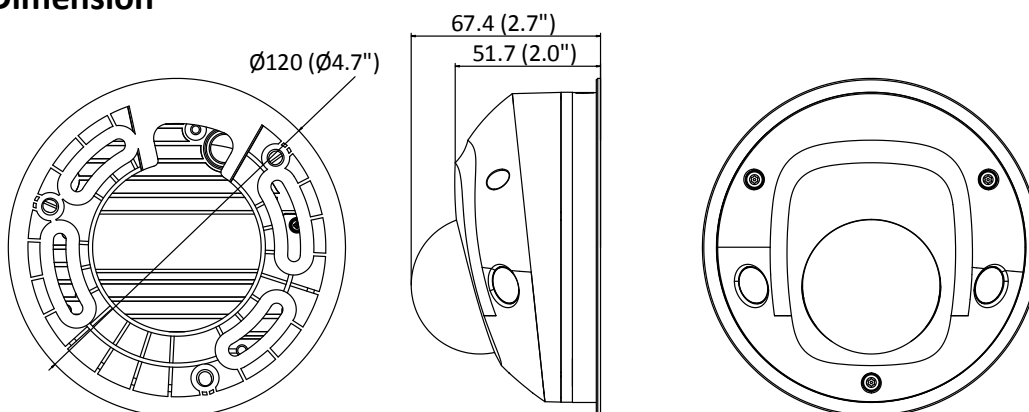

Web Client Language	32 languages English, Russian, Estonian, Bulgarian, Hungarian, Greek, German, Italian, Czech, Slovak, French, Polish, Dutch, Portuguese, Spanish, Romanian, Danish, Swedish, Norwegian, Finnish, Croatian, Slovenian, Serbian, Turkish, Korean, Traditional Chinese, Thai, Vietnamese, Japanese, Latvian, Lithuanian, Portuguese (Brazil)
Power Supply	12 VDC \pm 25%, PoE (802.3af, class 3)
Power Consumption and Current	12 VDC, 0.6 A, max. 7.5 W PoE (802.3af, 36 V to 57 V), 0.26 A to 0.17 A, max. 9.5 W
Protection Level	IK08, IP66
Material	Front cover: plastic , Bottom base: metal
Dimensions	\varnothing 120 mm \times 67.4 mm (\varnothing 4.7" \times 2.7")
Weight	Camera: Approx. 400 g (0.88 lb.)

Available Model

DS-2CD2525FHWD-I (2.8/4/6mm), DS-2CD2525FHWD-IS (2.8/4/6 mm),
DS-2CD2525FHWD-IW (2.8/4/6 mm), DS-2CD2525FHWD-IWS (2.8/4/6 mm)

▪ Typical Application

Hikvision products are classified into three levels according to their anti-corrosion performance. Refer to the following description to choose for your using environment.

Dimension

Unit: mm (inch)

Accessory

DS-1280ZJ-DM46

Junction Box

Distributed by

HIKVISION®

Headquarters