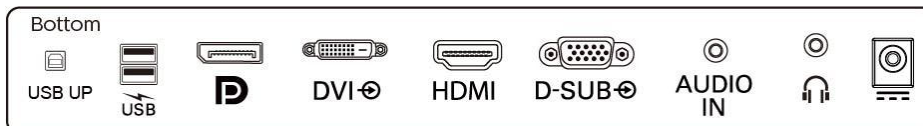

Cabinet

- Front bezel: Black
- Rear cover: Black
- Foot: Black
- Finish: Texture

What's in the box?

- Monitor
- Cables: HDMI cable, USB-A to B cable, Power cable
- User Documentation

Issue date 2021-05-26